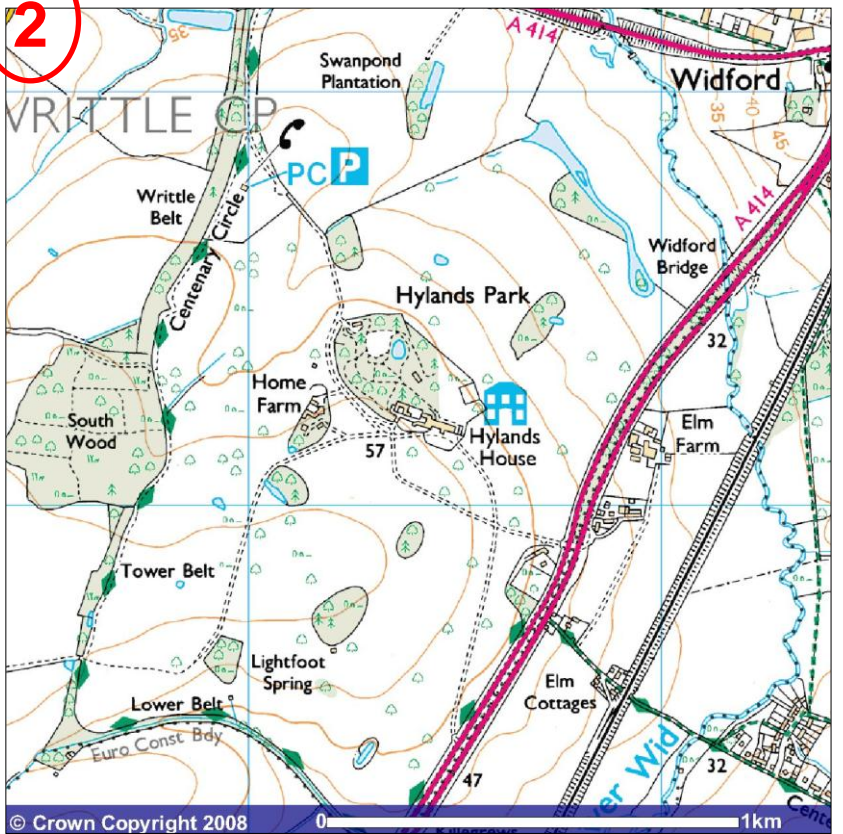

Flood Risk Report

2