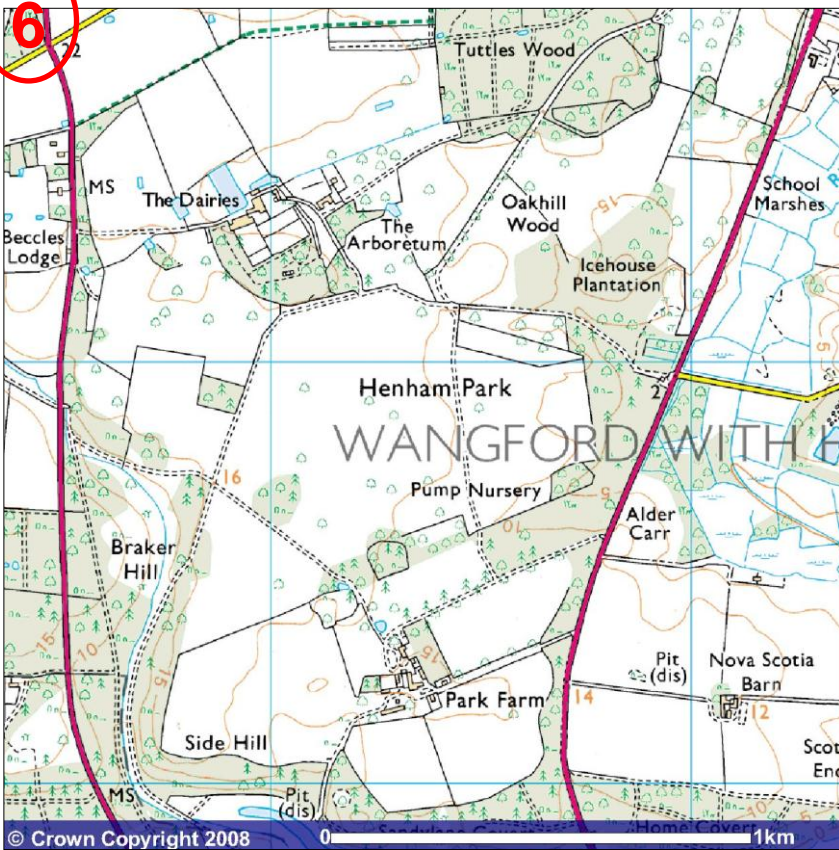

---

---

---

---

---

---

6

**Latitude Festival**  
(Henham Park, NR34 8AN)