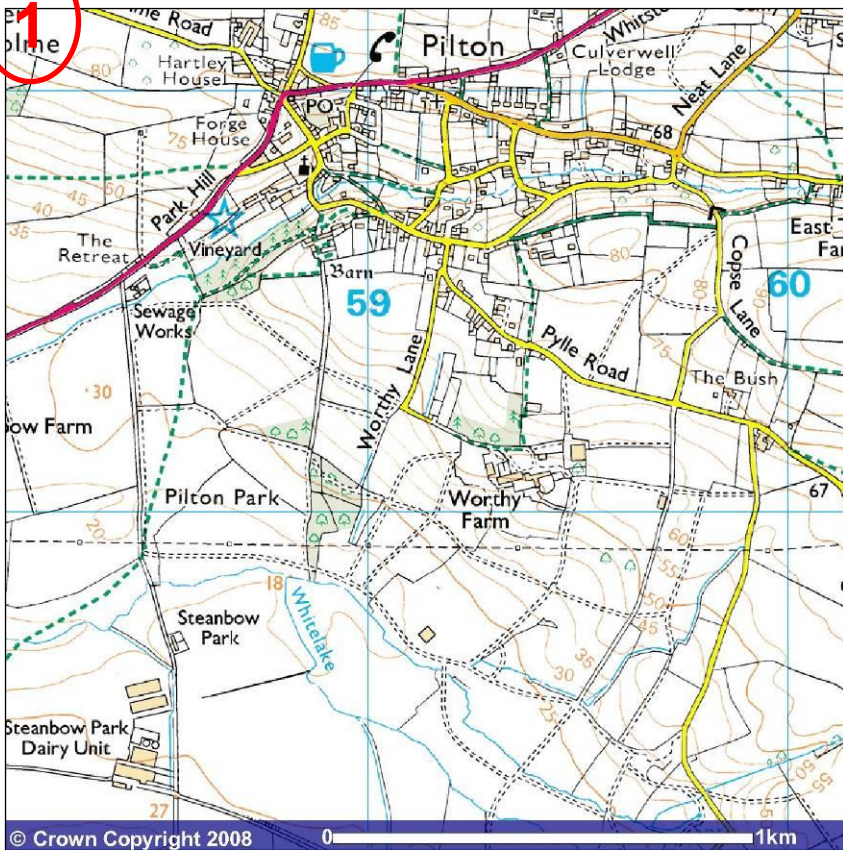

# Flood Alert!

What is the flood risk at each of these festivals?

1

**Glastonbury Festival**  
(Worthy Farm, BA4 4BY)

---

---

---

---

---

---

6

**Latitude Festival**  
(Henham Park, NR34 8AN)