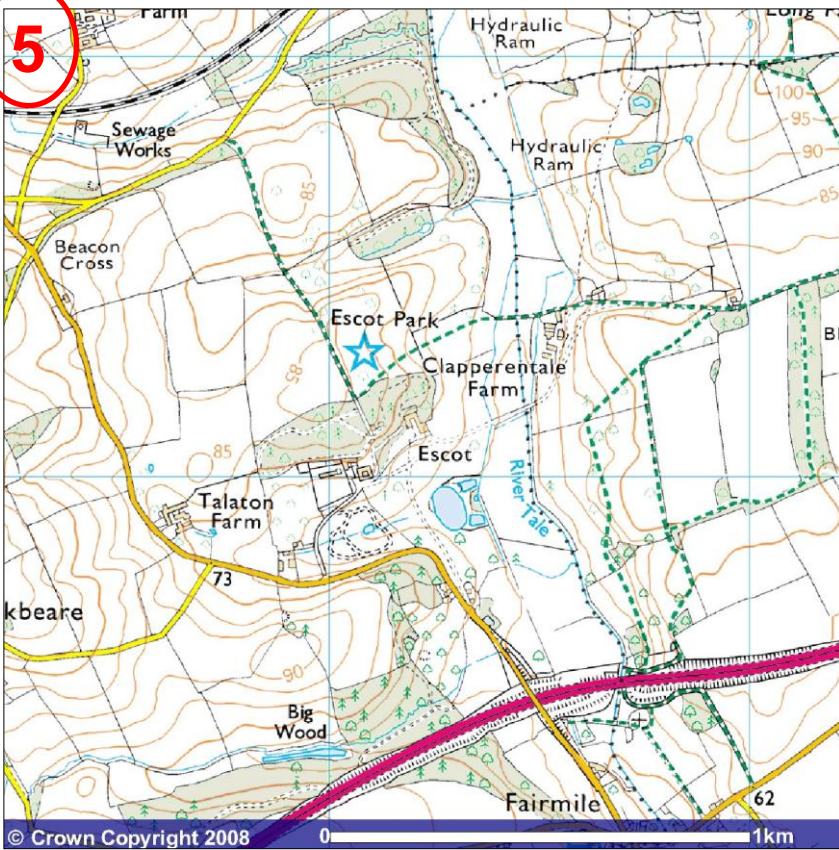

5

Beautiful Days Festival
(Escot Park, EX11 1LU)

Flood Risk Report

6

Latitude Festival
(Henham Park, NR34 8AN)

Flood Risk Report

Images produced from the Ordnance Survey Get-a-Map service and reproduced with kind permission of Ordnance Survey and Ordnance Survey of Northern Ireland.